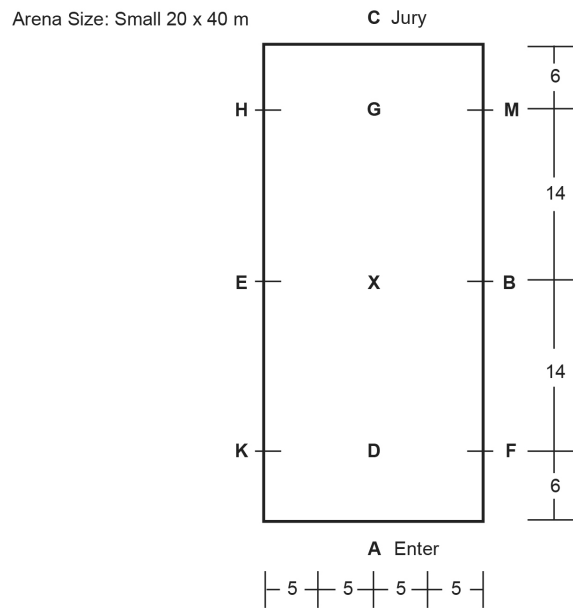

All distances are in meters. 1 meter equals 3.3 feet.

100-308 promenade Legget Drive
 Ottawa, Ontario Canada K2K 1Y6
 613 287 1515 equestrian.ca